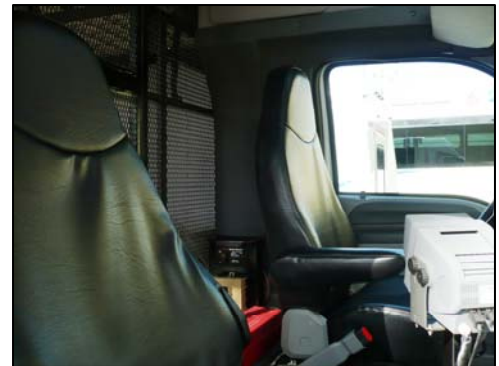

Prisoner Transport Buses

Various Layouts & Options Available
Call For More Information

- * Unit Pictured has 110,000 BTU Air Conditioning with Two (2) RV Style 15,000 Dometic Roof Top Units as Backup & Two (2) 65,000 BTU Heat
- * 5kw Onan Generator
- * Segregated Driver & Co-Pilot Cab Area

- * Security Camera System and Security Screens in Prisoner Transport Area
- * Bunk Bed and Locking Gun Rack / Storage Cabinet in Guard Area
- * Two (2) Isolation Cages & Rear Restroom

552 South Dixie Hwy East * Pompano Bch, FL. 33060
Phone: (954) 941-7722 * Toll Free: (800) 762-7433 * Fax: (954) 941-7466